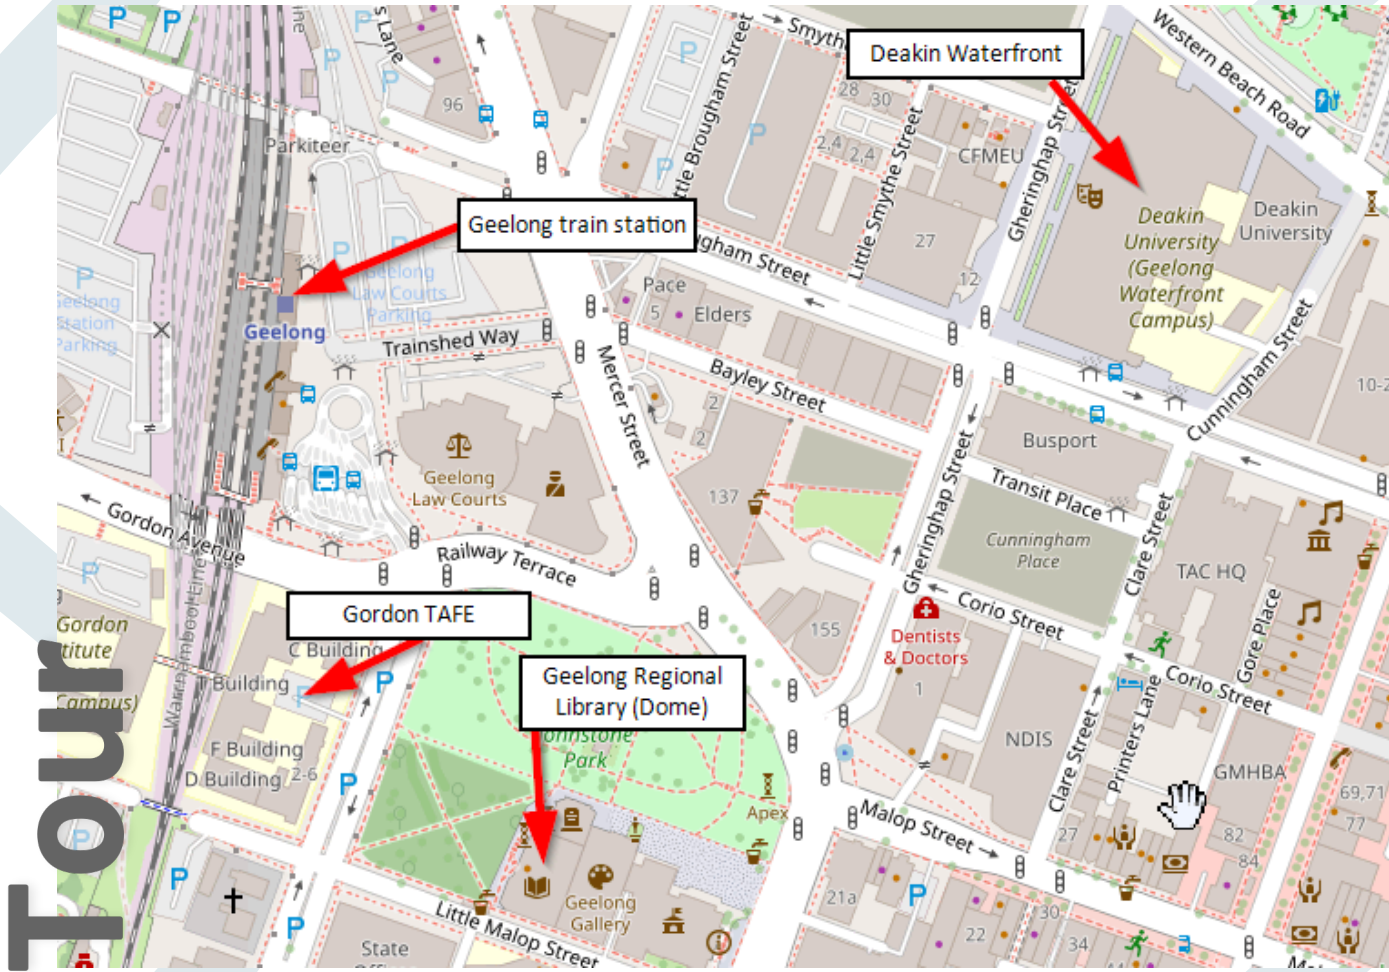

10.00 am MEET HERE	Tour of the Gordon Library Level 1, Building H (underneath the Tech School), Fenwick St / Latrobe Terrace, Geelong VIC 3220
11.00 – 11.15am	Make our way to the Geelong Library The Library is a 5-minute walk (400 m) away
11.15am – 12.45pm	Tour of the Geelong Library Geelong Regional Library Corporation, 51 Little Malop St, Geelong VIC 3220
12.45 – 1.00pm	Make our way to the Deakin University Waterfront Library The Library is an 11-minute walk (750 m) away
1.00 – 2.00pm	Catered lunch at the Deakin University Waterfront Library
2.00 – 3.30pm	Tour of the Deakin University Waterfront Library Level 3, Building D (John Hay Building), 1 Gheringhap St, Geelong VIC 3220

TRANSPORT: All attendees are expected to make their own way to Geelong for the study tour.

All libraries we are visiting are within 10-minutes walking distance from the Geelong Train Station (map below). Access the train timetable from Melbourne [here](#). While there is limited on-street parking around each library, further alternatives for parking can be found [here](#). Westfield Geelong has the largest number of parking spaces.

Spots are limited to 50

- **Register to secure your place by EOD 10 June**
- **Full Program**

events@caval.edu.au

FREE EVENT for
CAVAL members

Discover Geelong Libraries

Wednesday 19 June 2024, 10.00am – 3.30pm

Map data from [OpenStreetMap](#) 2024-05-20 11:09. Available under [Creative Commons Attribution-ShareAlike 2.0 license](#).

While all the libraries are within 10-minutes walking distance from each other, please reach out to members@caval.edu.au if you are concerned about making your way between the libraries due to any mobility needs.