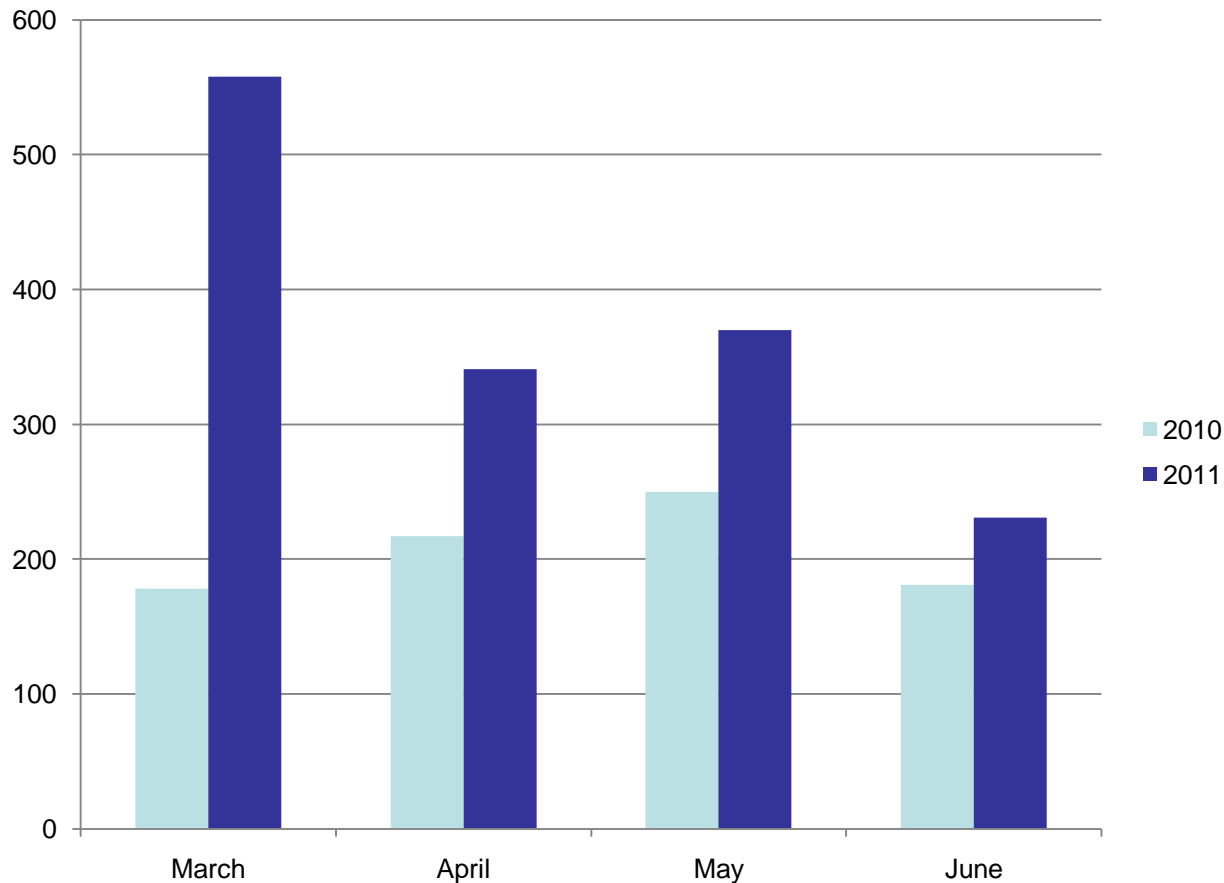

LibChat queries

Semester 1, 2010 & 2011